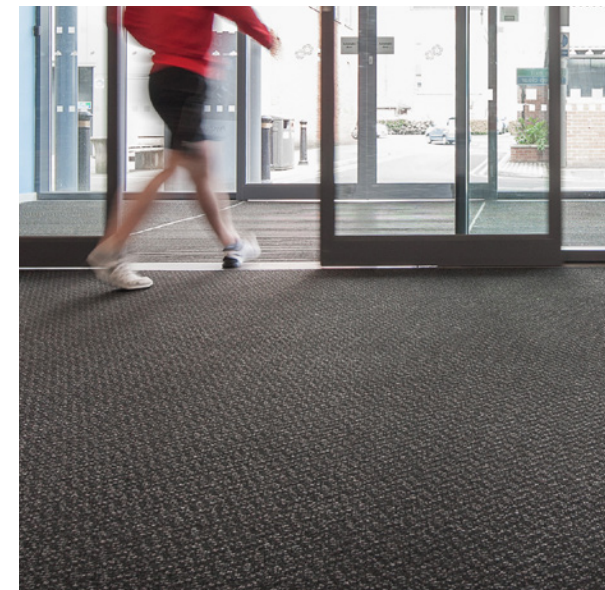

Barrier Matting

Boulevard 6000