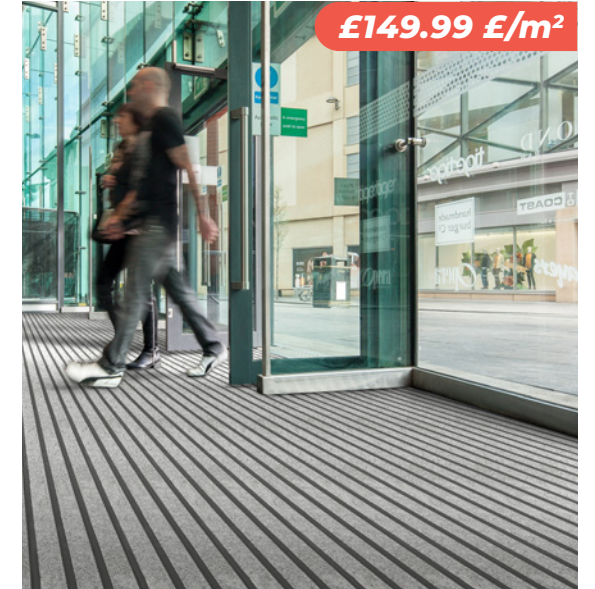

1

PRICE LOCKED
Applies to orders up to 200m²

Safety Flooring

Tarasafe H₂O

NEW RANGE
STUD FREE
ENHANCED ANTI-SLIP
£15.99 Roll £/m²
£17.99 Cuts £/m²

Tarasafe Ultra

UPDATED RANGE
£12.26 Roll £/m²
£14.26 Cuts £/m²

Multi Layered Vinyl Nerok 70

NEW RANGE
£10.99 Roll £/m²
£12.99 Cuts £/m²

3

SPECIAL OFFER

Modular Matting Mat-in-a-Box[®] 1550

£149.99 £/m²

4

5% EXTRA DISCOUNT