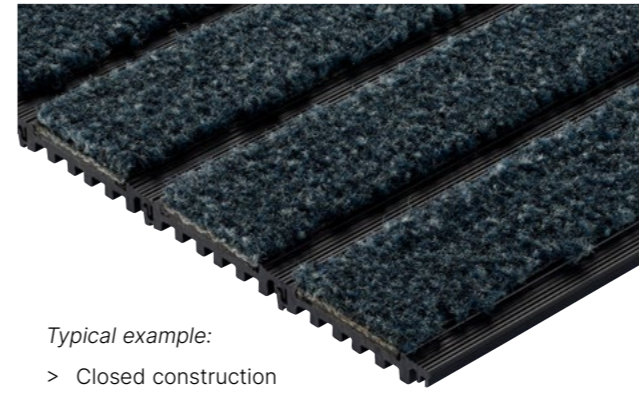

High Moisture & Dirt Retention

HSL Ramp Test - Low Risk of Slip

100% Regenerated SDN Wiper

Fast Installation Time Saving

Typical example:

- > Closed construction
- > 12mm black PVC-u base
- > Boulevard 5000 Kingfisher wiper