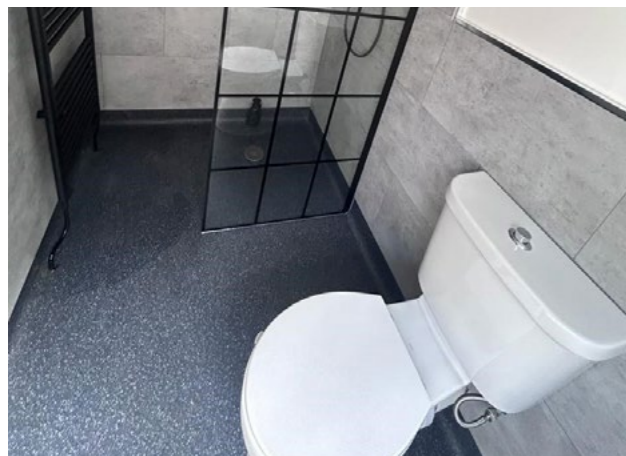

Client: Eastleigh Housing Association
Solution: Mural Revela & Tarasafe H2O