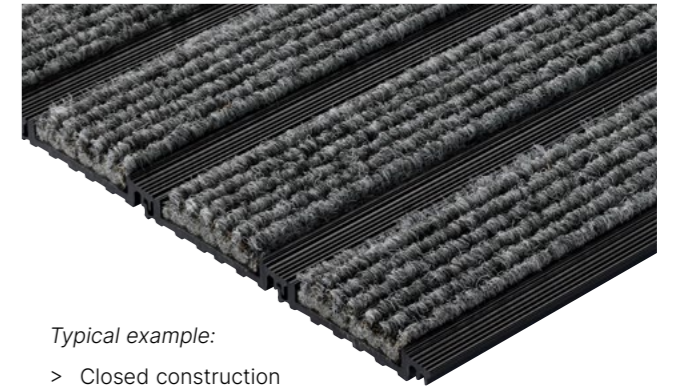

For more information or to see the full range visit www.gradus.com

Mat-in-a-Box 1550 with Calculus Wiper

Mat-in-a-Box® 1550 Hybrid Barrier Matting

Typical example:
 > Closed construction
 > 12mm black PVC-u base
 > Terra wiper