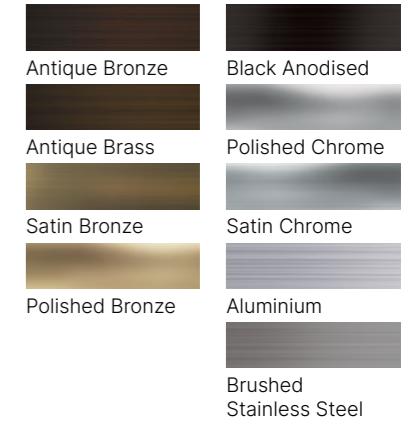

Storm Y: 3

Spruce Y: 3

Copper Y: 5

Boulevard 5000 textile wiper options

Moorhen Y: 3

Kestrel Y: 5

Mallard Y: 5

Finch Y: 4

Calculus Y: 9

Tempestas Y: 2

Marinus Y: 3

Boulevard 1500 - Terra

Areas:

Stairwells

XT Stair Edgings deliver high-performance safety for communal stairways, with a unique insert design that wraps around the leading edge for maximum safety underfoot. Available in aluminium, bronze and PVC-u hardnose channels across multiple gauges, they pair with a wide range of slip-resistant insert colours to complement interior schemes and ensure visual contrast is achieved.

For more information or to see the full range visit www.gradus.com

XT Stair Edgings

Channel and insert options

9 Channel finishes

Channel finishes

3 Insert options

Interior

Conditions: Interior Dry
Material: Pvc with mineral inclusion

Xtra-grip

Conditions: Interior Dry / Interior Wet
Material: Pvc with mineral aggregate

Metal Castellated

Conditions: Interior Dry / Interior Wet
Material: Aluminium or bronze

Aluminium:

Bronze:

To see our XT PVC-u Hardnose range visit: www.gradus.com/xt-pvc-u-hardnose