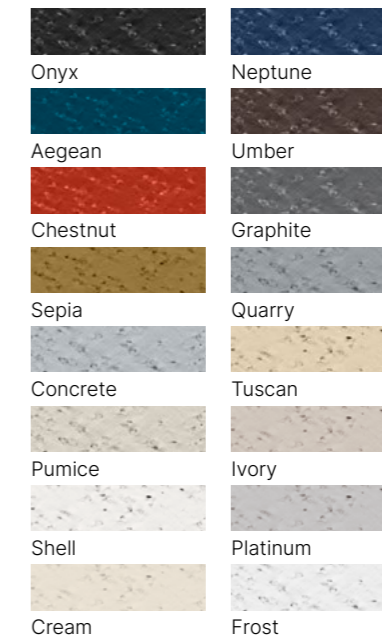

Xtra-grip

Conditions: Interior Dry / Interior Wet
Material: Pvc with mineral aggregate

Metal Castellated

Conditions: Interior Dry / Interior Wet
Material: Aluminium or bronze