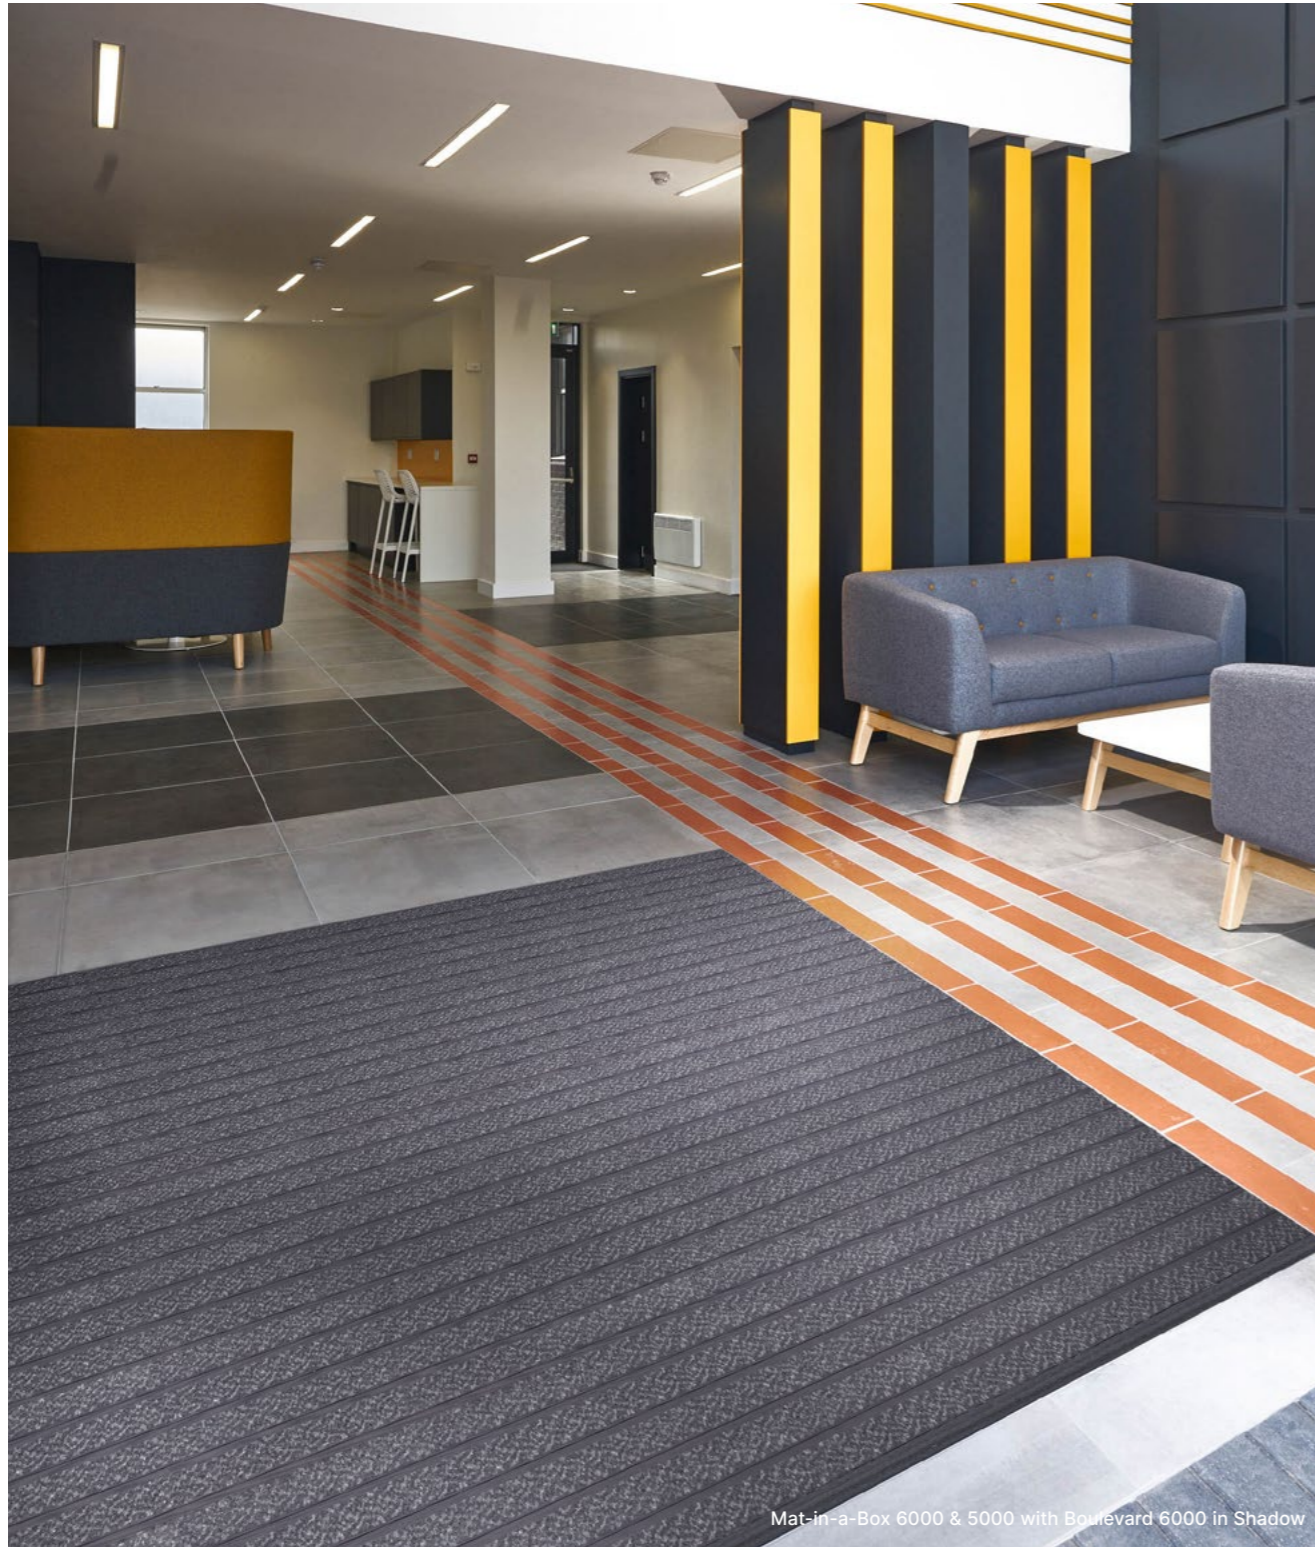

Areas: Communal Entrances

Mat-in-a-Box 6000 & 5000 provide a quick-install hybrid barrier matting solution with a modular, easy clip-together system. Designed for medium levels of foot and wheeled traffic, it offers high levels of dirt & moisture removal, helping to protect interior floors, reduce slips and cleaning costs. Ideal for apartment lobbies and communal entrances.

For more information or to see the full range visit www.gradus.com

Mat-in-a-Box 6000 & 5000 with Boulevard 6000 in Shadow

Mat-in-a-Box® 6000 & 5000 Hybrid Barrier Matting

Medium Traffic Resistance

Medium Wheeled Resistance

High Moisture & Dirt Retention

HSL Ramp Test - Low Risk of Slip

100% Regenerated SDN Wiper

Fast Installation Time Saving