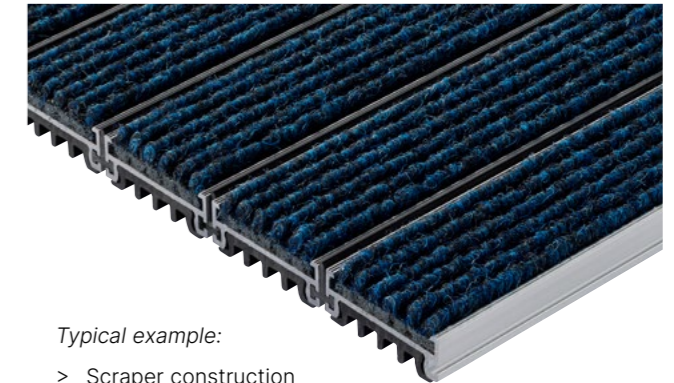

For more information or to see the full range visit www.gradus.com

Esplanade 1500 with Tempesta wipers and Boulevard 1500 in Tempesta

Esplanade 1500 Primary Barrier Matting

Typical example:

- > Closed construction
- > 12mm aluminium base
- > Pvc wiper