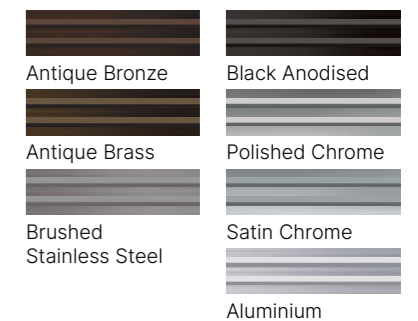

Calculus Y: 9

Tempestas Y: 2

Marinus Y: 3

Boulevard 1500 - Terra

Areas:

Stairwells

XT Stair Edgings deliver high-performance safety for communal stairways, with a unique insert design that wraps around the leading edge for maximum safety underfoot. Available in aluminium, bronze and PVC-u hardnose channels across multiple gauges, they pair with a wide range of slip-resistant insert colours to complement interior schemes and ensure visual contrast is achieved.

For more information or to see the full range visit www.gradus.com

XT Stair Edgings

Channel and insert options

9 Channel finishes

Channel finishes

3 Insert options

Interior

Conditions: Interior Dry
Material: Pvc with mineral inclusion

Xtra-grip

Conditions: Interior Dry / Interior Wet
Material: Pvc with mineral aggregate

Metal Castellated

Conditions: Interior Dry / Interior Wet
Material: Aluminium or bronze

Aluminium:

Bronze:

To see our XT PVC-u Hardnose range visit: www.gradus.com/xt-pvc-u-hardnose