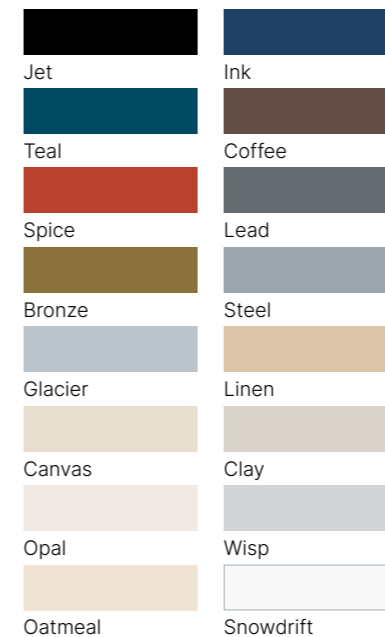

Storm Y: 3

Spruce Y: 3

Copper Y: 5

Boulevard 5000 textile wiper options

Moorhen Y: 3

Kestrel Y: 5

Mallard Y: 5

Finch Y: 4

Calculus Y: 9

Tempestas Y: 2

Marinus Y: 3

Boulevard 1500 - Terra

Areas:

Stairwells

XT Stair Edgings deliver high-performance safety for communal stairways, with a unique insert design that wraps around the leading edge for maximum safety underfoot. Available in aluminium, bronze and PVC-u hardnose channels across multiple gauges, they pair with a wide range of slip-resistant insert colours to complement interior schemes and ensure visual contrast is achieved.

For more information or to see the full range visit www.gradus.com

XT Stair Edgings

Channel and insert options

9 Channel finishes

Channel finishes

3 Insert options

Interior

Conditions: Interior Dry
Material: Pvc with mineral inclusion

Xtra-grip

Conditions: Interior Dry / Interior Wet
Material: Pvc with mineral aggregate

Metal Castellated

Conditions: Interior Dry / Interior Wet
Material: Aluminium or bronze

Aluminium:

Bronze:

To see our XT PVC-u Hardnose range visit: www.gradus.com/xt-pvc-u-hardnose