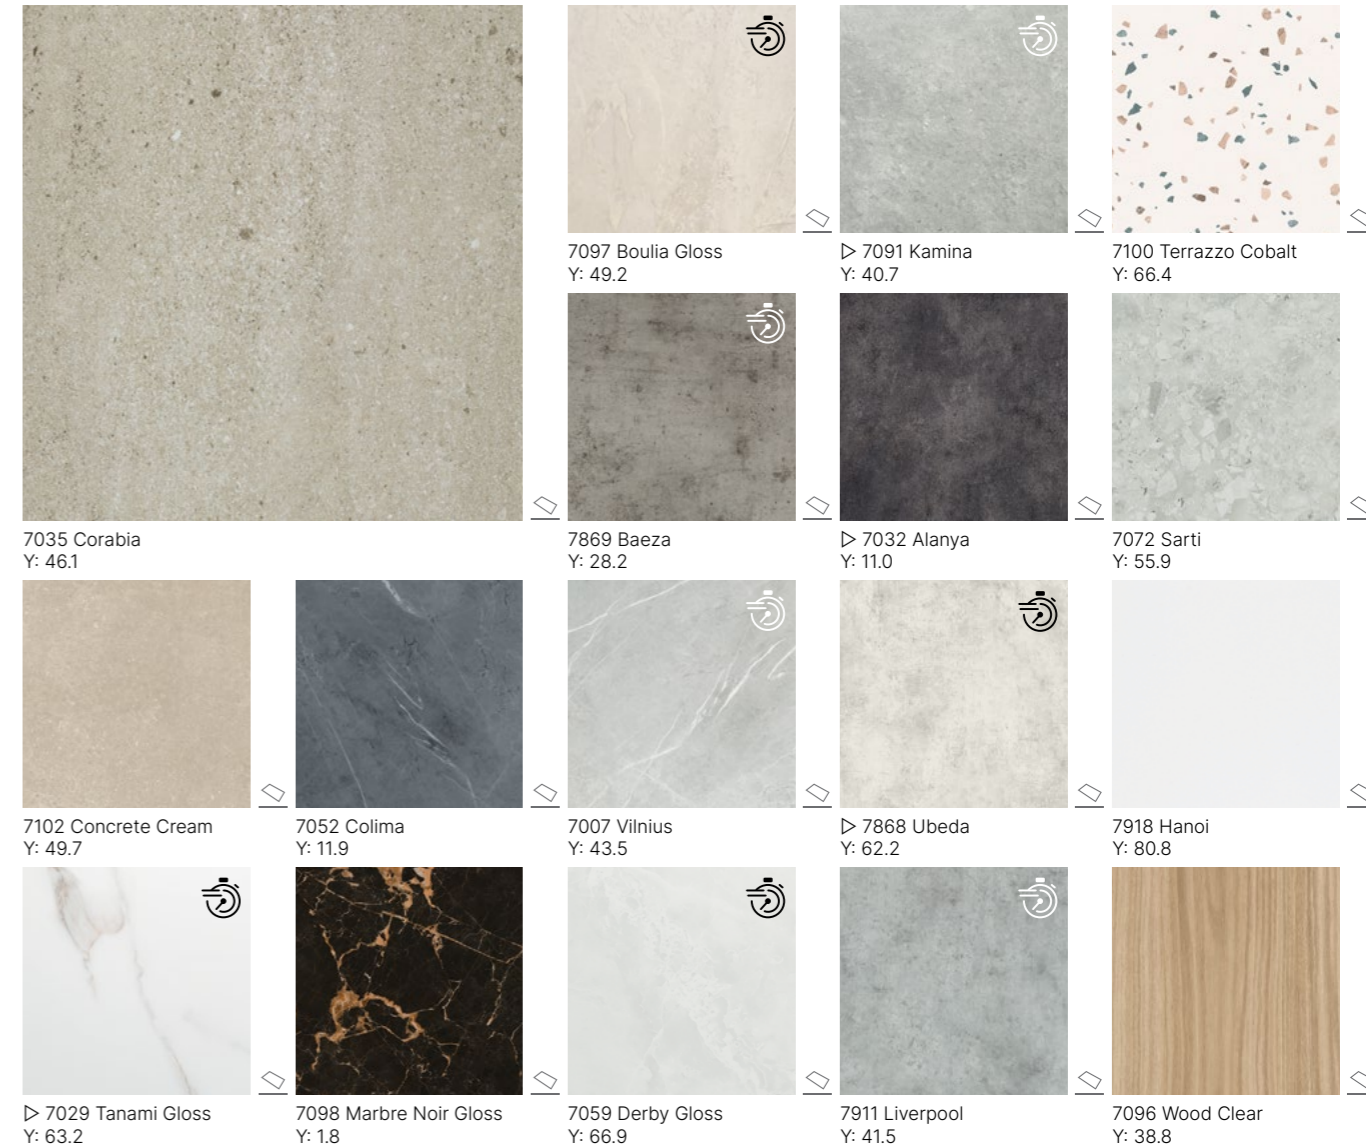

For more information or to see the full range visit www.gerflor.co.uk

*Not suitable behind ovens or cookers

Mural Revela 7035 Corabia with Creation 55 1607 Cedar Natural

7052 Colima

Mural Revela

Wall Coverings - Shower Solutions

3
Different Size Options

Ideal Solution Wet Rooms

Waterproof

Gloss Effect Options

Warm & Comfortable

Easy to Install

Tongue & Groove

D-s3,d0 Fire Classification