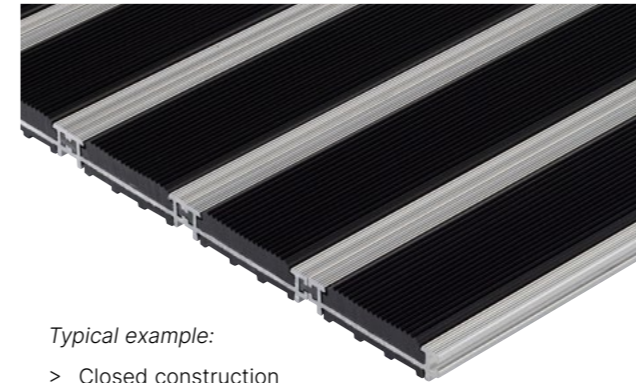

For more information or to see the full range visit www.gradus.com

Esplanade 1500 with Tempesta wipers and Boulevard 1500 in Tempesta

Esplanade 1500 Primary Barrier Matting

Typical example:

- > Closed construction
- > 12mm aluminium base
- > Pvc wiper