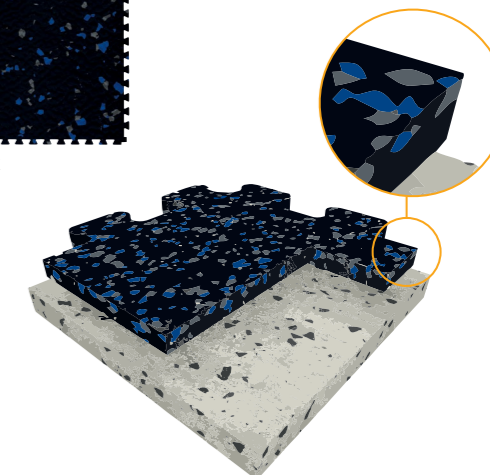

Wall Protection - Corner Guards

Made from durable materials like rubber, PVC-u, or stainless steel, they prevent chips, scuffs, and impact dents while maintaining a professional appearance.

[See more](#)