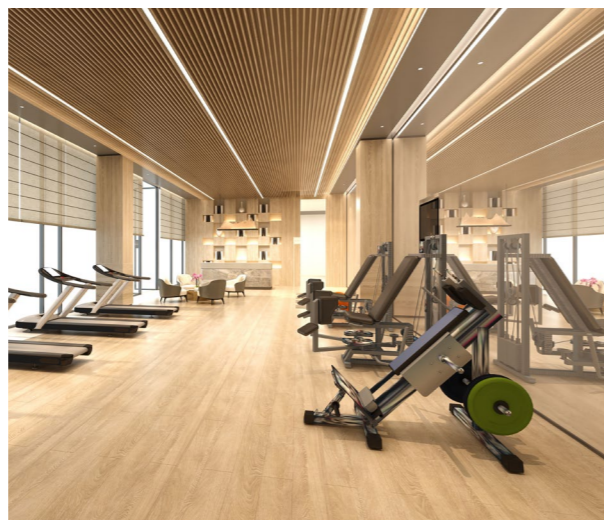

Gradus LED Lighting Systems

Surface mounted, recessed and plaster-in Aluminium profiles for creating a decorative lighting effect or a mood lighting solution that is sure to create a real "wow" factor.

[Full colour options](#)