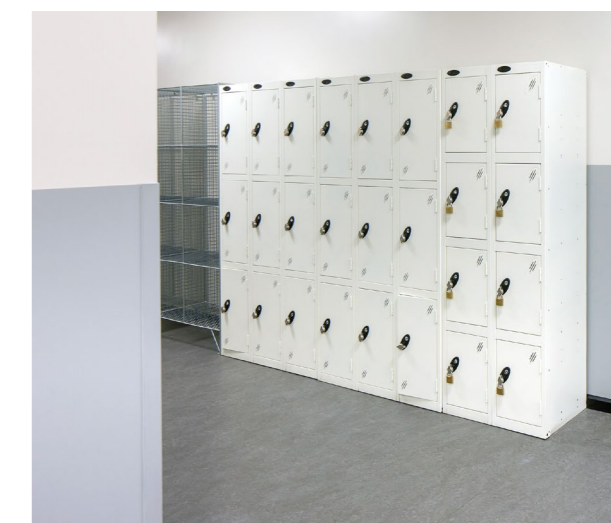

Wall Protection - Corner Guards

Corners are one of the most vulnerable areas of a building and Gradus PVC-u corner guards are available in a variety of styles and heights to suit any protection requirement.

[Full colour options](#)