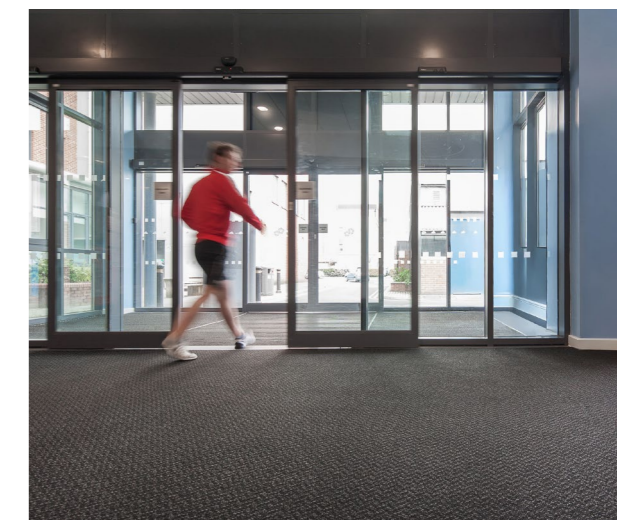

Barrier Matting - Esplanade 6000

Effectively absorbs dirt and moisture in areas with medium to heavy foot and wheeled traffic. Offered in a variety of ECONYL recycled nylon wipers and mill finish or bronze anodised aluminium.

[Full colour options](#)