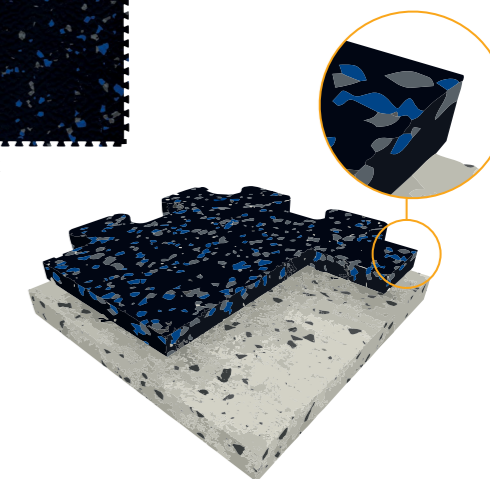

Rubber Flooring - Powershock 80

Thanks to its unique vulcanised rubber surface, Powershock 80 does not show marks. The interlocking system makes the loose lay installation extremely easy. [See more](#)