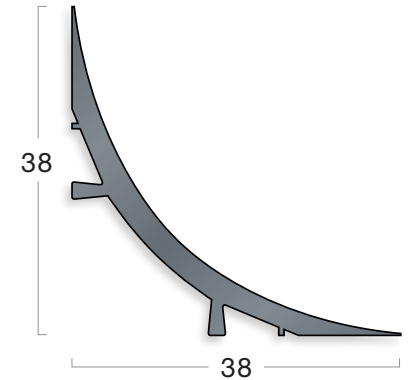

BSXCF1
(2.00m)

Cove Former

Black
2.0m x 30 per box