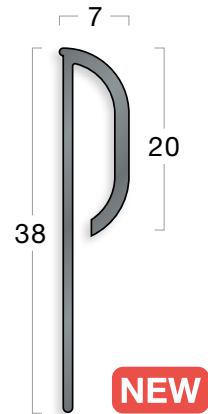

## Profile and Colour options

**BSXPCS1**  
(2.00m)

**Capping Seal**

Black  
2.0m x 40 per box

**BSXHCS2 FLX**  
(2.00m)

**Capping Seal**

Black or Snowdrift (White)  
2.0m x 40 per box

**CBSXHCS2 FLX**  
(25m coils)

**Capping Seal**

Black or Snowdrift (White)  
25m coils x 5 per box

**BSXCF1**  
(2.00m)

**Cove Former**

Black  
2.0m x 30 per box