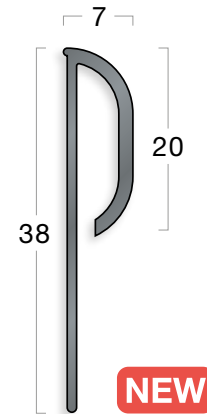

## Profile and Colour options

**BSXPCS1**  
(2.00m)

**Capping Seal**

Black  
2.0m x 40 per box

**BSXHCS2 FLX**  
(2.00m)

**Capping Seal**

Black or Snowdrift (White)  
2.0m x 40 per box

**CBSXHCS2 FLX**  
(25m coils)

**Capping Seal**

Black or Snowdrift (White)  
25m coils x 5 per box

**BSXCF1**  
(2.00m)

**Cove Former**

Black  
2.0m x 30 per box