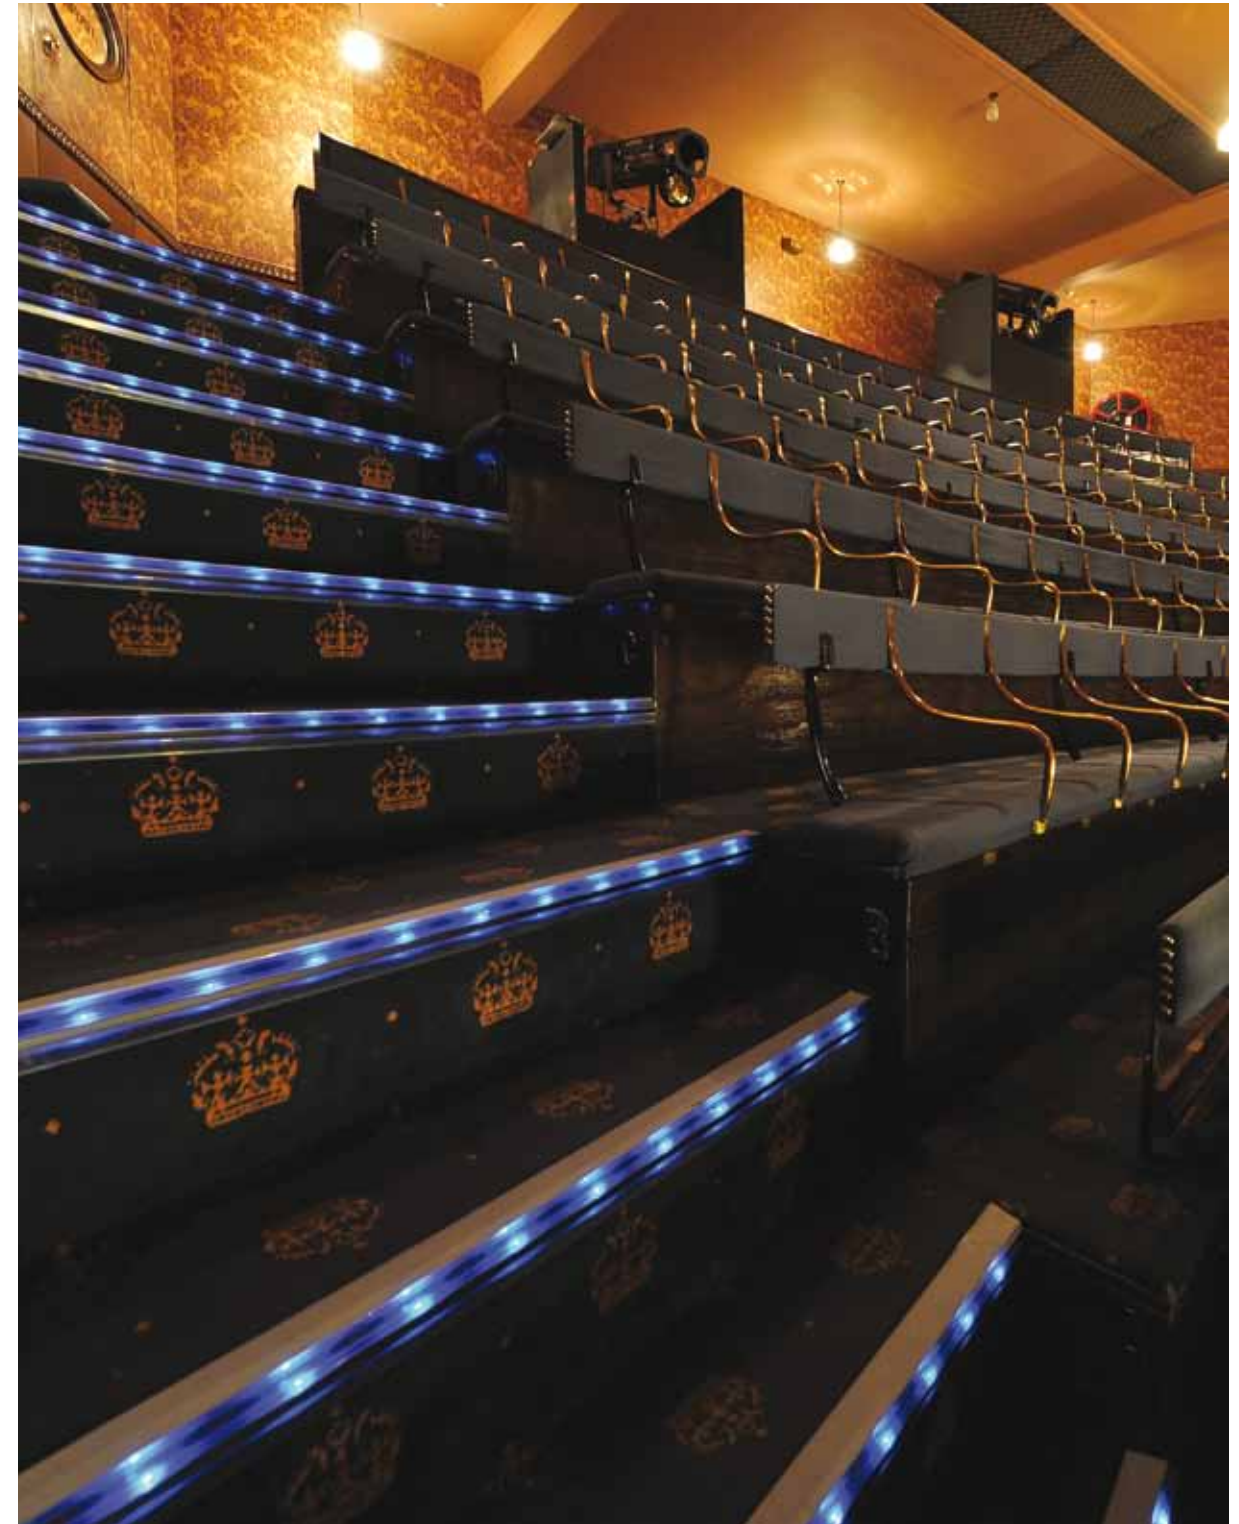

Accessories

Project: Theatre Royal, Haymarket

“ We felt that stair lighting in the auditorium was an absolute must and asked our architect to specify the best products to meet our needs. The entire project went incredibly smoothly and we are very happy with the finished result. ”

Mark Stradling
The Haymarket's Theatre Manager

Gradus Lighting supplied and fitted Interlock Advance step lighting into one of the most spectacular theatres in the West End of London, which is renowned for its architectural splendour.

The RNT718L step profiles with Interlock Advance light effect were installed into the unique theatre to define the steep steps, especially when the theatre is dimly lit, and to help customers identify changes in level whilst also complimenting the theatres existing interior.

Product Specified:

- [RNT718L](#) Clear PVC-u stair edgings with [Interlock Advance](#) light effect in Blue
- Standard interior insert, colour Glacier