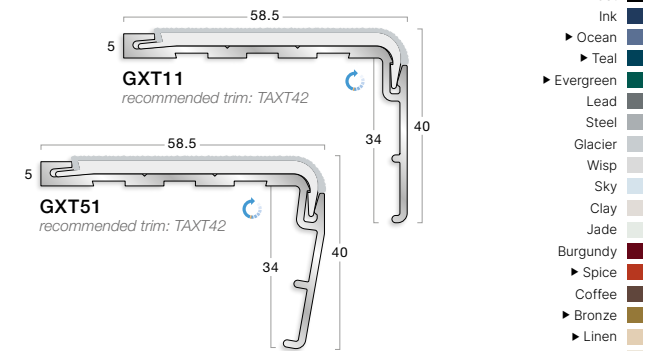

Profiles for Carpet

To see the full range - [click here](#)