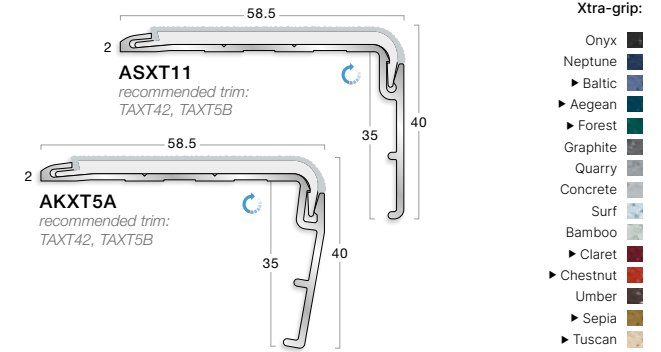

031 Alum LRV 71.91

001 Chalk LRV 87.51

To see the full range - [click here](#)

Stair Edgings

XT Aluminium Stair Edgings

Gradus XT aluminium stair edgings (stair nosings) offer improved performance when used in areas where more intensive cleaning is required e.g. healthcare & education applications. A unique locking mechanism secures the insert in place without the need for adhesive, offering a robust solution for this type of environment in addition to reducing the risk of slips, trips and falls on stairs.

All profiles shown are 70% size in mm

Profiles for Carpet

To see the full range - [click here](#)

Laundry & Storage

Key considerations when selecting Flooring and Wall Protection products for Laundry & Storage environments.