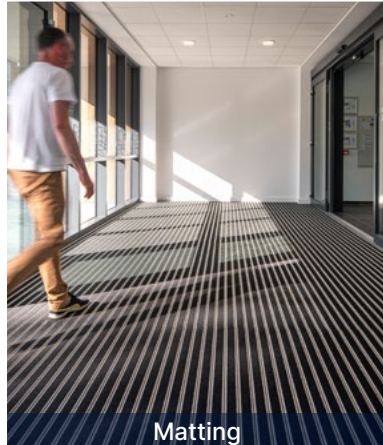

To book a CPD Seminar, contact our Technical Support department on 01625 428922 or Email: contractuk@gerflor.com or imail@gradus.com

Stair Edgings

Healthcare

Vinyl Flooring

Industrial Flooring

Matting

Wall Protection