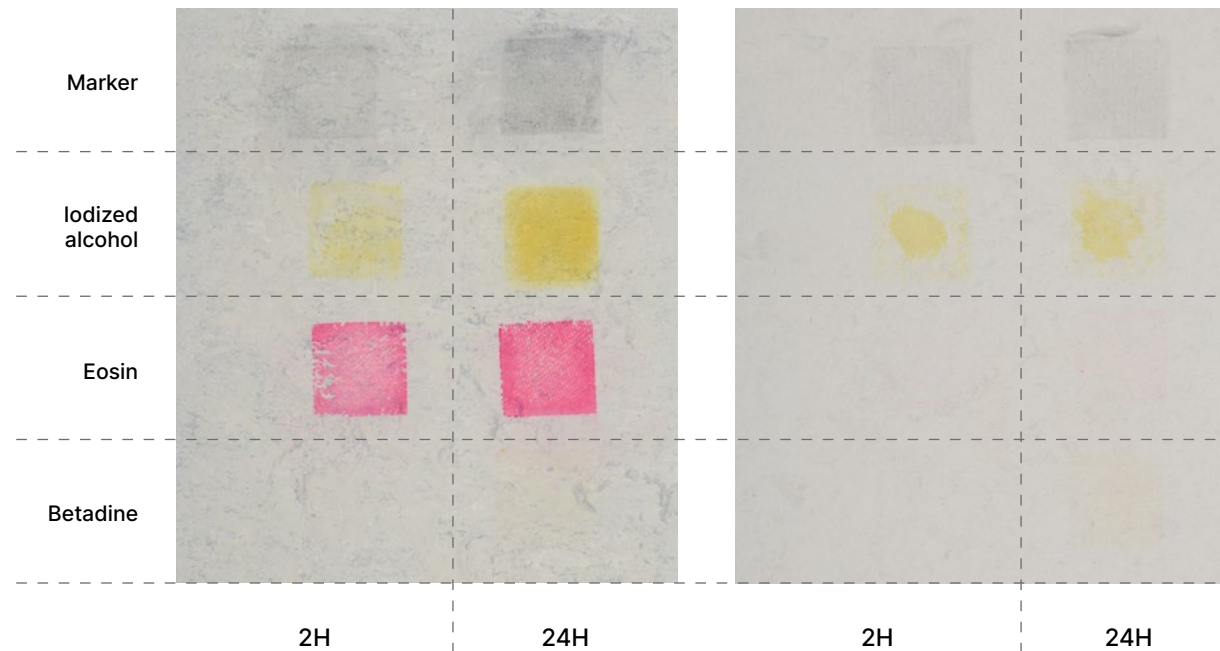

Innovations for Clinical Care Home Environments

3) Surface treatments for linoleum

Our surface treatments are perfect for Care Home environments with unrivalled levels of chemical & stain resistance, reducing maintenance time and costs.

New solvent-free surface protection developed exclusively for DLW Linoleum.

Extremely hard wearing due to triple laser UV cross-linking.

Easy to Clean

- Dirt and stain barrier
- Cost effective maintenance
- Easy cleaning with a mop or any modern cleaning equipment

Detailed cleaning protocol available on www.gerfor.com